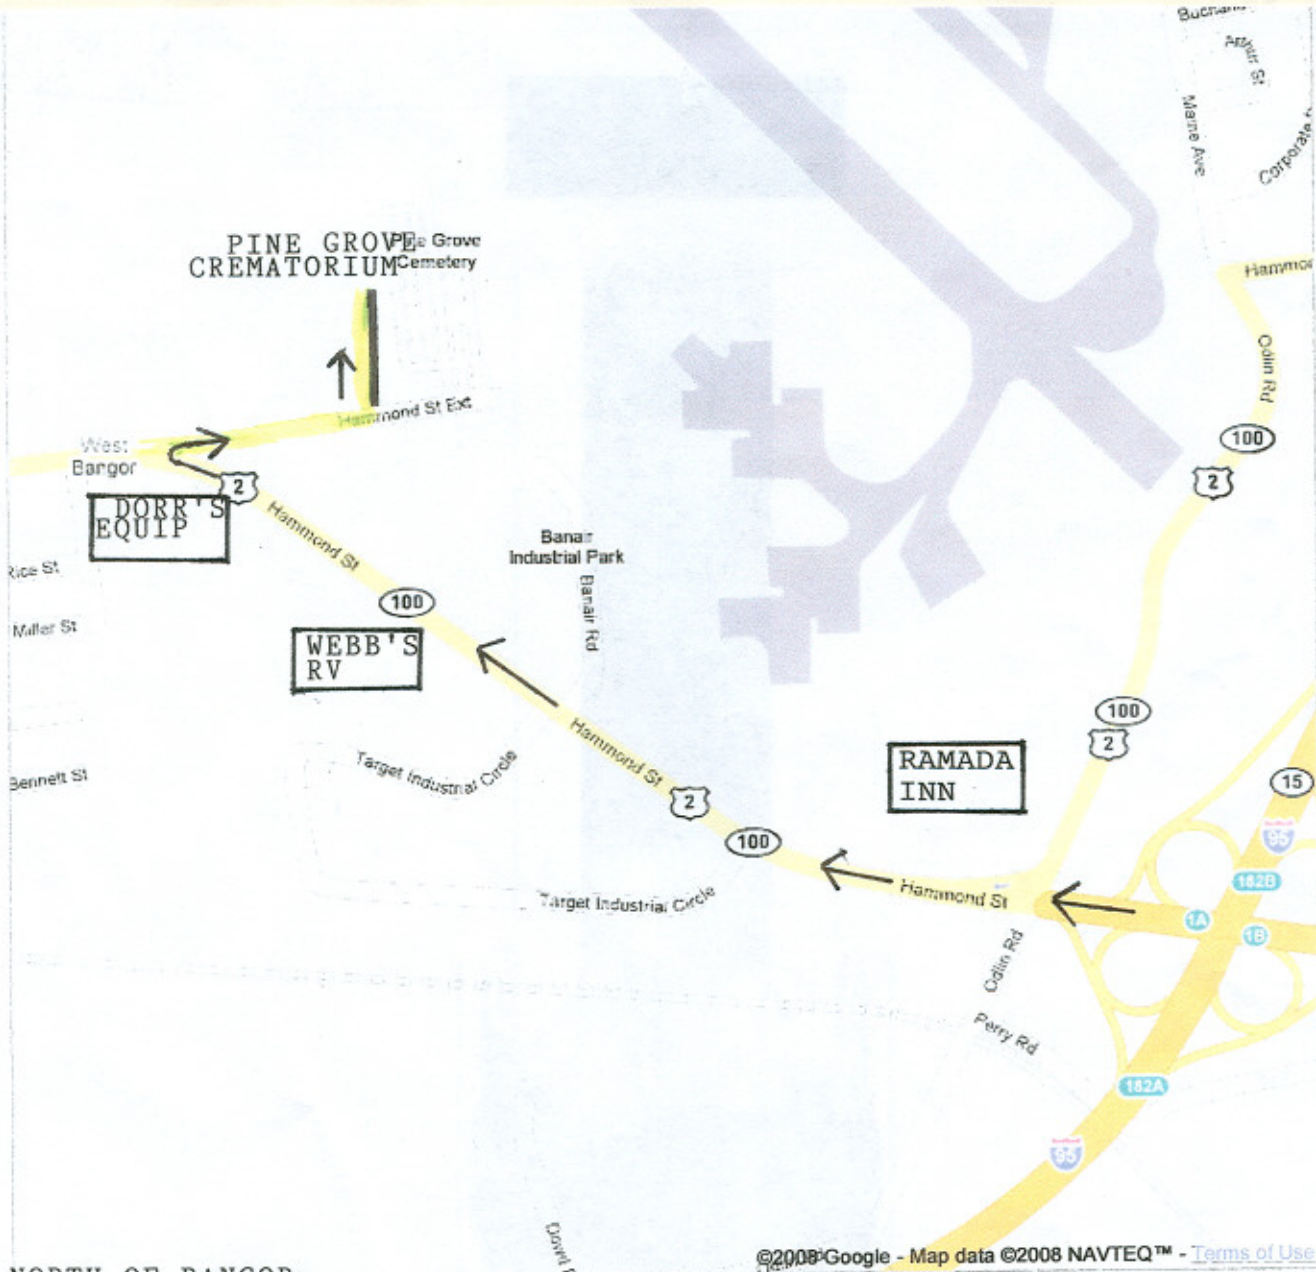

PINE GROVE

CREMATORIUM
AND REMEMBRANCE CENTER

1347 Hammond Street, Bangor, ME 04401 • 207-942-3822 • Fax 207-942-4499
www.pinegrovecrematorium.com

FROM NORTH OF BANGOR

TAKE EXIT 182B (HERMON EXIT), RIGHT OFF FROM RAMP, GO THROUGH SET OF LIGHTS. CONTINUE PAST WEBB'S RV ON LEFT, CONTINUE UNTIL REACHING DORR'S EQUIPMENT ON LEFT. DIRECTLY ACROSS THE ROAD IS HAMMOND ST. EXTENSION AND IS A SHARP RIGHT. TAKE THAT RIGHT ANG CONTINUE 1/4 MILE. PINEGROVE CREMATORIUM IS ON LEFT. IF YOU REACH PINE GROVE CEMETERY, YOU HAVE GONE TOO FAR.

FROM SOUTH OF BANGOR

TAKE EXIT 182A (HERMON EXIT) RIGHT OFF RAMP AND FOLLOW ABOVE DIRECTIONS.

FROM 395

395 ENDS AND BRINGS YOU TO HAMMOND ST. FOLLOW ABOVE DIRECTIONS